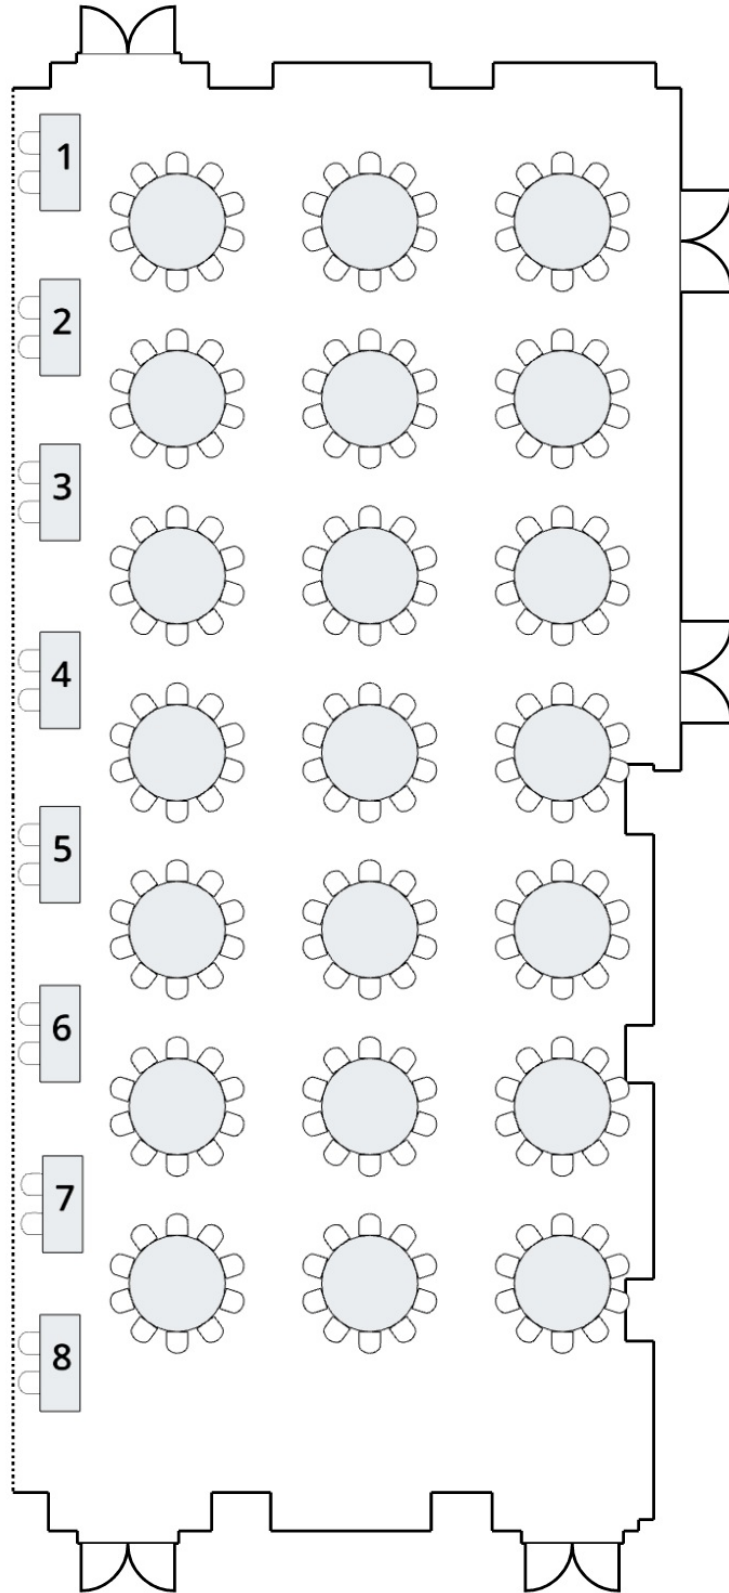

LOWER LEVEL, LEVEL 1 - Herberger Ballroom 1-2

Rounds of 10 for 210
8 Exhibit Tables

Meeting Room	Dimensions (LxWxH)	Area (sq.ft)	Theater	Schoolroom	Conference	U-Shape	Reception	Banquet
Herberger 1,2	40x93x15	3720	408	216	84	90	389	270

5 Feet

Notes