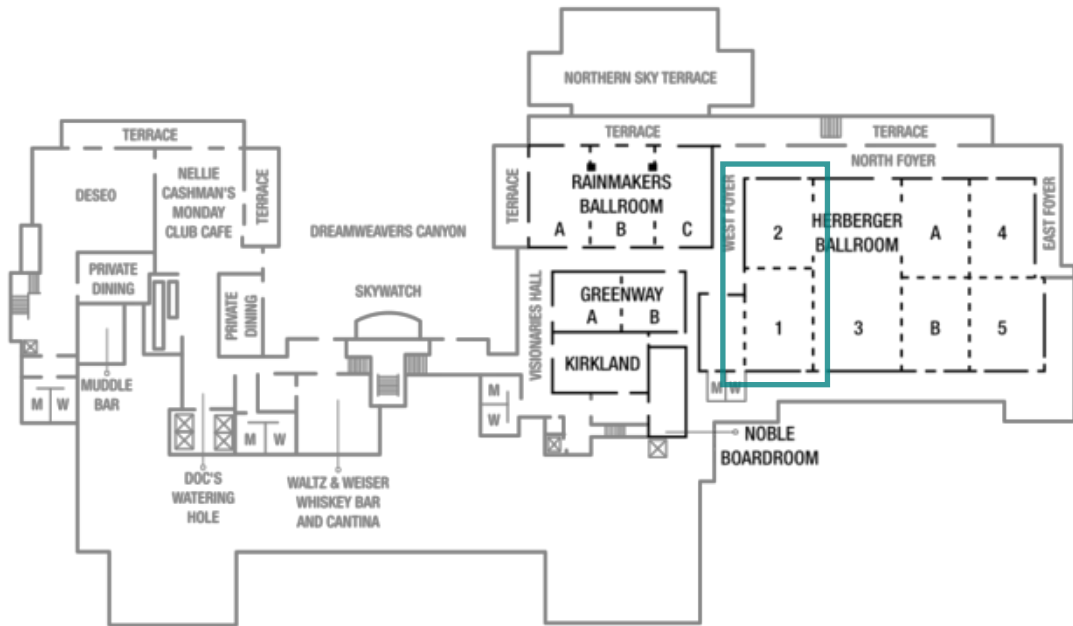

LOWER LEVEL, LEVEL 1 - Herberger Ballroom 1-2

Rounds of 10 for 210
8 Exhibit Tables

Meeting Room	Dimensions (LxWxH)	Area (sq.ft)	Theater	Schoolroom	Conference	U-Shape	Reception	Banquet
Herberger 1,2	40x93x15	3720	408	216	84	90	389	270